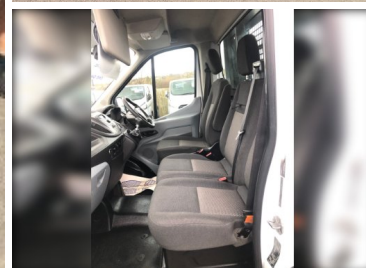

2018(68) Ford Transit 350 MWB S/C TIPPER 130 BHP E... £21,495 + VAT

**Engine:** Diesel  
**Body:** Tipper  
 Truck  
**Gearbox:** 6-Speed  
**Capacity:** 1995cc  
**Colour:** White  
**Mileage:** 39,000  
**CO<sup>2</sup>:** 187g/km  
**BHP:** 128bhp