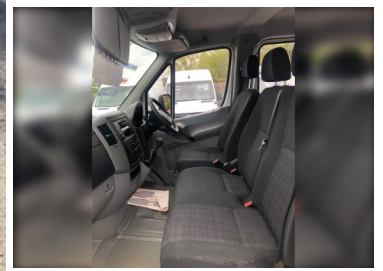

2018(68) Mercedes-Benz Sprinter 314CDI LWB D/C TIP... £19,995 + VAT

Engine: Diesel
Body: Tipper
 Truck
Gearbox: 6-Speed
Capacity: 2143cc
Colour: White
Mileage: 84,000
CO²: 234g/km
MPG: 35.5mpg
Top Speed: 75mph
BHP: 140bhp

BLUETOOTH
 POWER STEERING
 MULTI-FUNCTION STEERING WHEEL
 AIR BAG
 IMMOBILISER
 REMOTE CENTRAL LOCKING
 RADIO
 LUMBAR SUPPORT
 7 SEAT CREW CAB
 ULEZ COMPLIANT
 DRIVERS AIR BAG

IPOD
 CRUISE CONTROL
 TRIP COMPUTER
 ABS
 SERVICE INDICATOR
 REMOTE ALARM
 ELECTRIC WINDOWS
 STEERING WHEEL AUDIO CONTROLS
 HEAD RESTRAINTS
 EURO 6
 USB CONNECTION